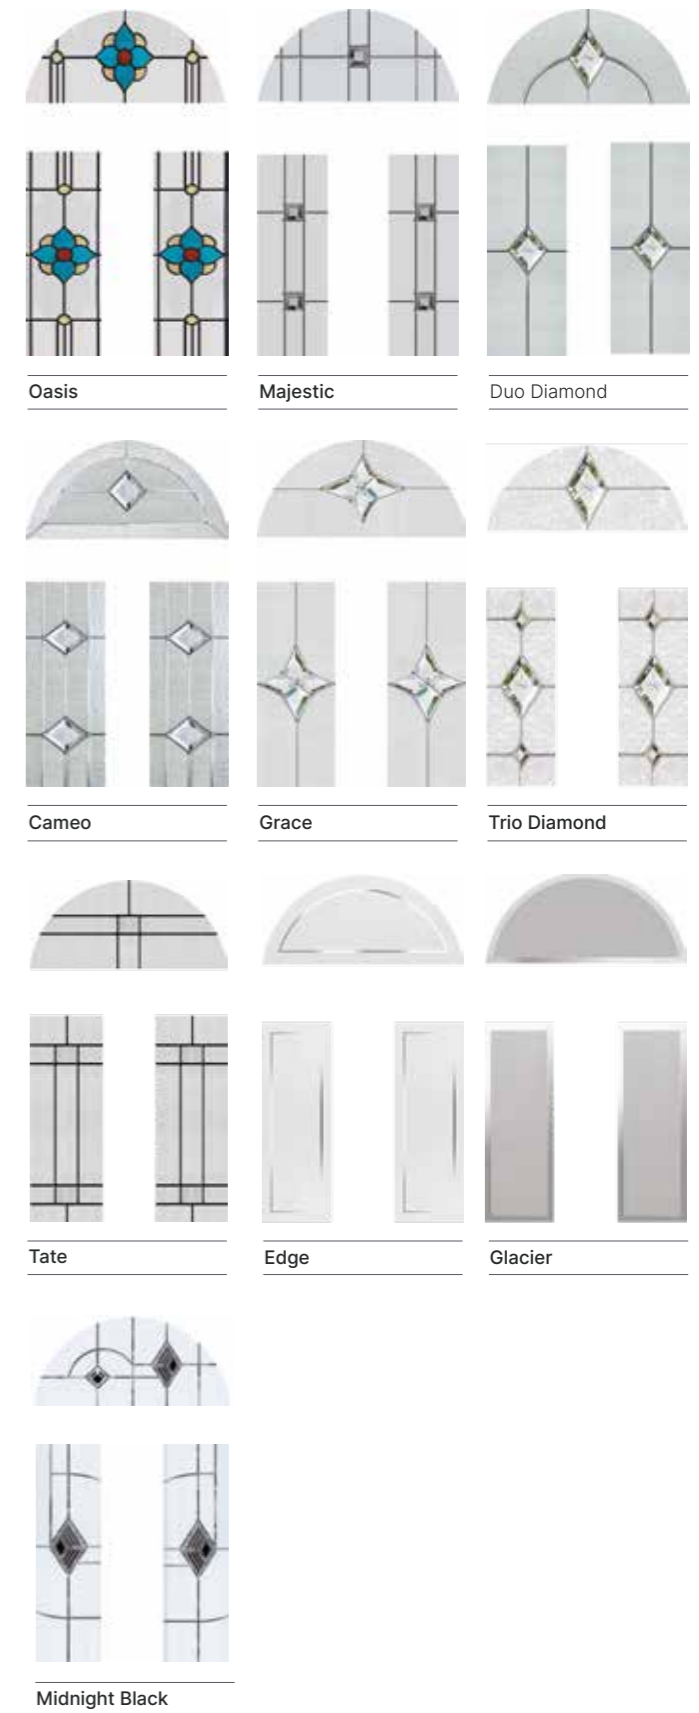

Choose from either the patterned glazing options or a Pilkington obscured glass design (Page 37)

Midnight Black