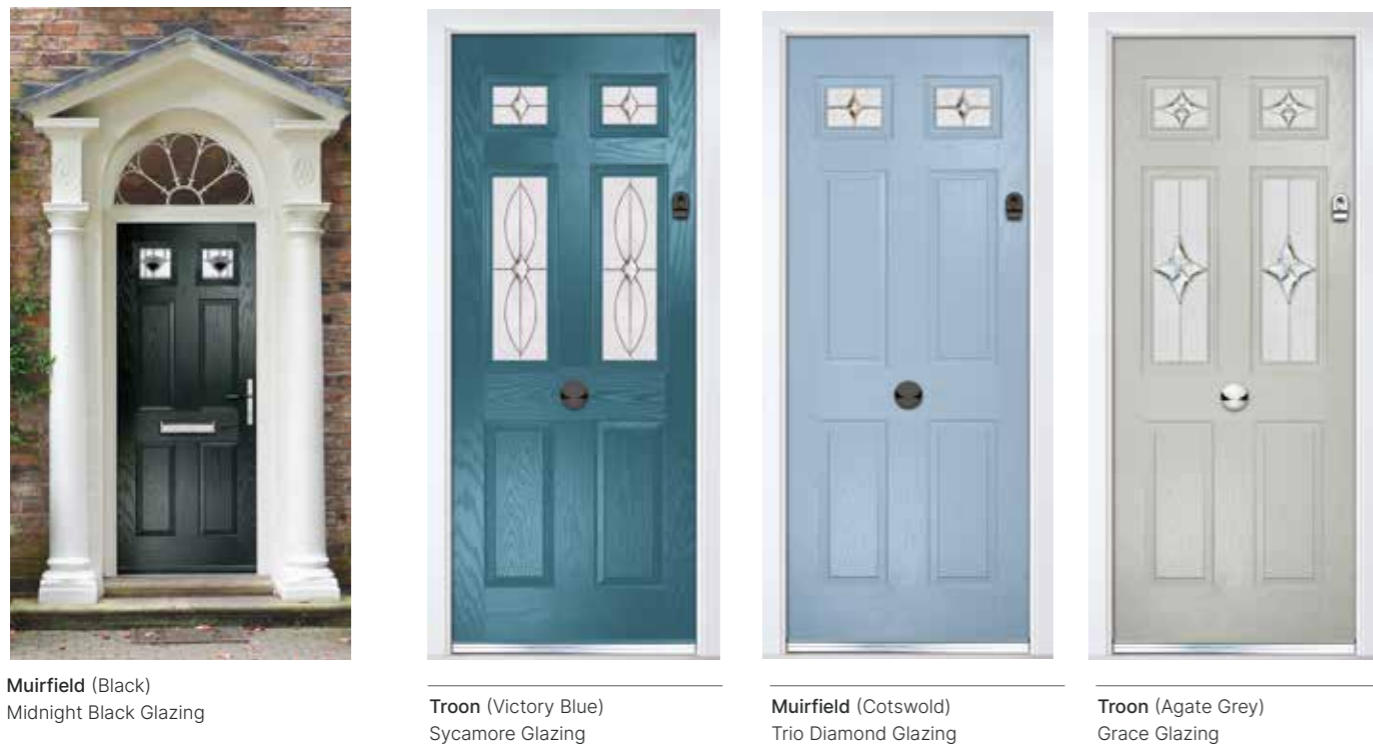

TRENDING COLOURS

Black Ash/Beck Brown is the best match for Black foiled outer frames.

STANDARD COLOUR COLLECTION

PREMIUM COLOUR COLLECTION

Troon, Muirfield & Muirfield Solid

A traditional 6 panel door with either 2 or 4 small glazing details