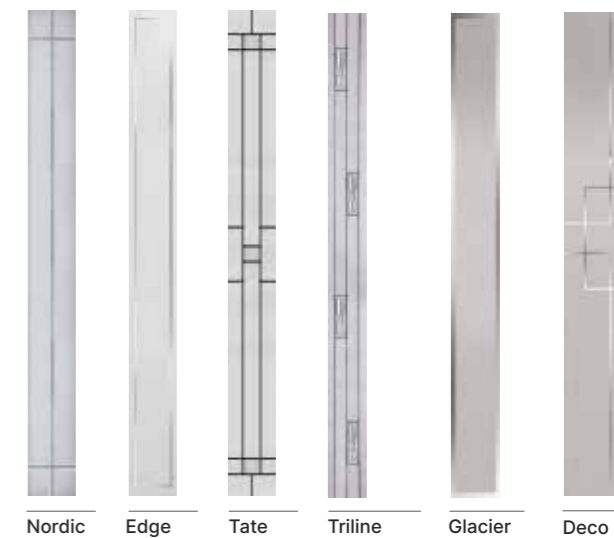

Augusta
Shown In Agate Grey with Deco Glazing

Augusta Long
Shown In Anthracite Grey with Glacier Glazing

With its simple slim glazed panel and parallel pull handle, the Augusta has a clean modern style

Augusta Long (Shadow)
Triline Glazing

Augusta (Cotswold)
Majestic Glazing

Available for Augusta

Available for Augusta Long

Choose from either the patterned glazing options or a Pilkington obscured glass design. (Page 37)

Seminole 4

Seminole 4 (Shadow)
Midnight Black Glazing