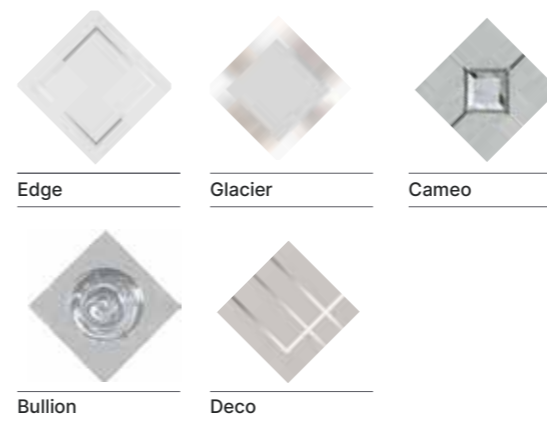

Choose from either the patterned glazing options below or a [Pilkington](#) obscured glass design. (Page 37)