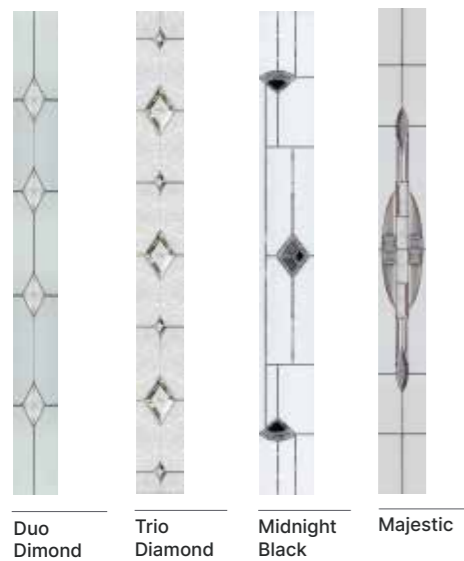

Urban Seminole 4
(Anthracite Grey)
Midnight Black Glazing

Urban Seminole 4
(Silver Grey)
Bullion Glazing

NEW!

The urban door is a truly futuristic contemporary door with a smooth finish

Urban Seminole 4
Shown In Blue With Edge Glazing

Urban Seminole 4
Shown In Bahia Blue With Glacier Glazing

Hinge side or central glazing available

Urban Augusta / Urban Augusta Long

Available for Urban Augusta

Available for Urban Augusta Long

Urban Augusta Long
(Anthracite Grey)
Edge Glazing