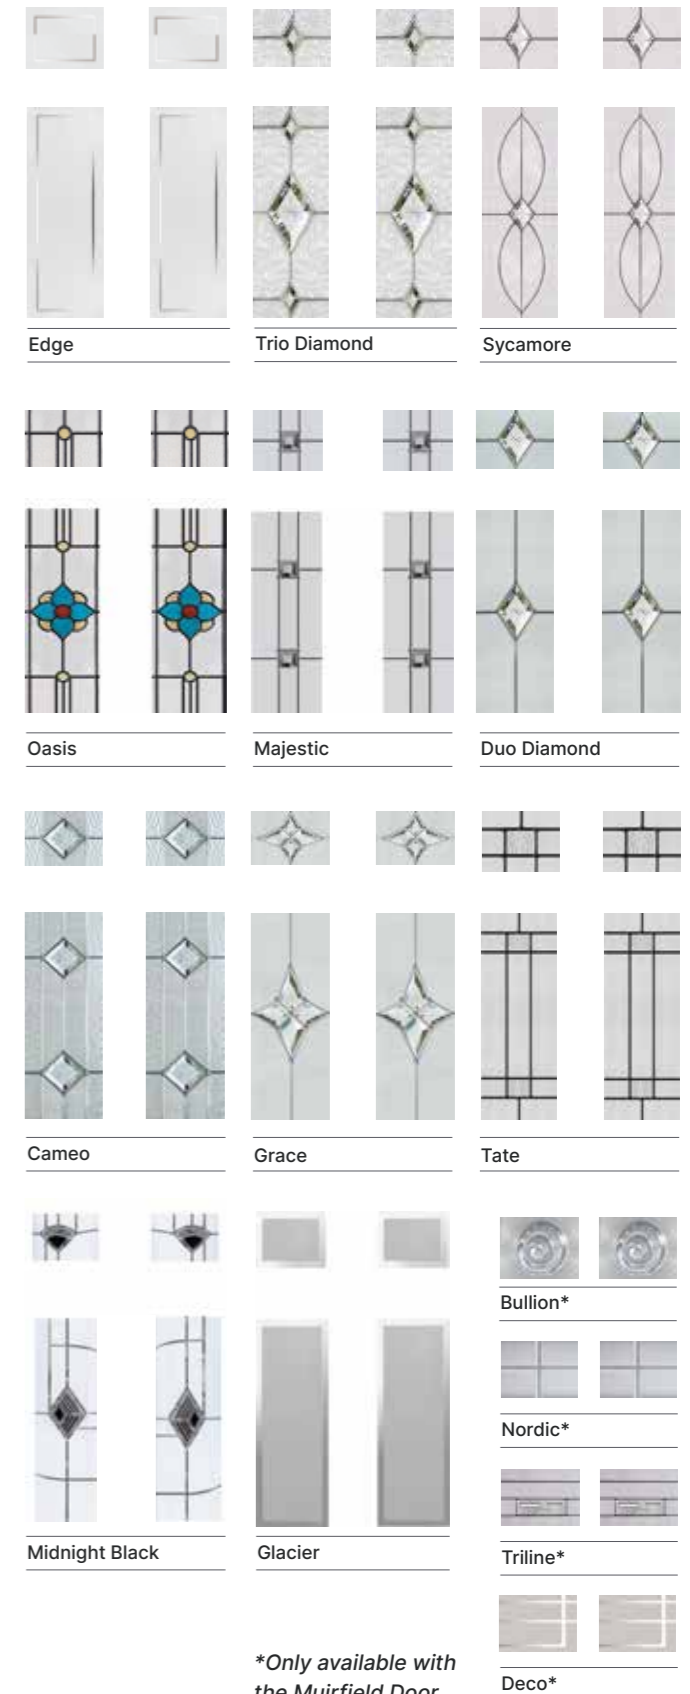

Choose from either the patterned glazing options or a Pilkington obscured glass design. (Page 37)

*Only available with the Muirfield Door