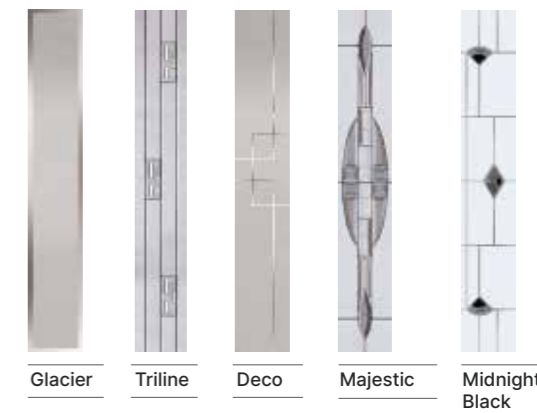

Available for Augusta