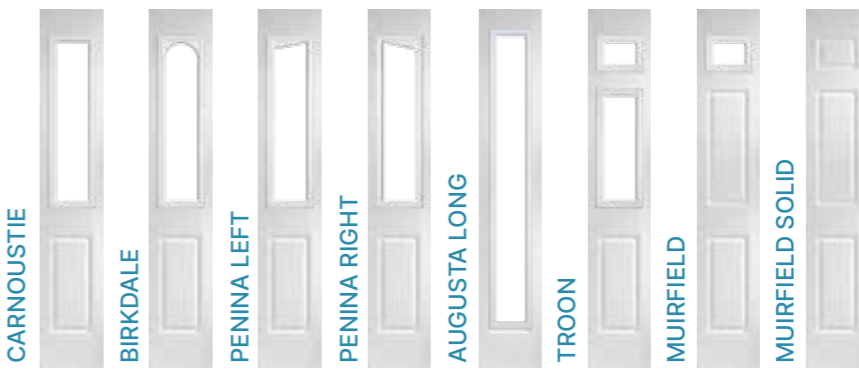

Glazed Sidelights and Toplights

For our Glazed Sidelights, there is an option for a full glazed or a split glazed with a centre transom. Complementary glass is also available to match up with many of our decorative units.

All toplights and sidelights must be coupled to the composite door.

Obscured Glass Options

All our door styles are also available in a standard range of carefully selected obscured glass options.

With a multitude of frame options and decorative glass choices, sidelights and toplights are designed to be an integral part of the entrance system.

Composite Side Panel Options

Composite side panels are available to match selected door styles, or choose the Augusta Long which can go with any door.

Door Furniture

Standard Range

Standard Range Colour Options