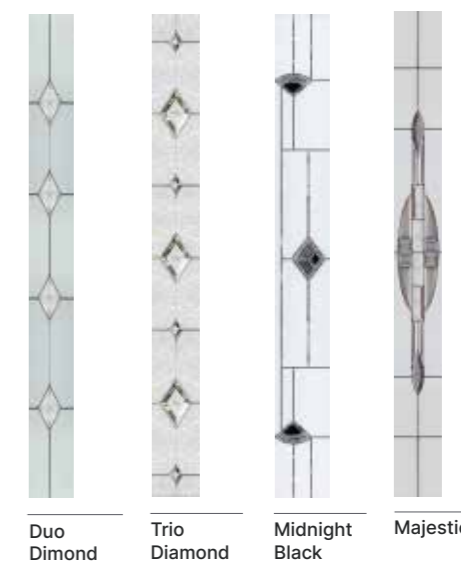

Augusta
Shown In Agate Grey with Deco Glazing

Augusta Long
Shown In Anthracite Grey with Glacier Glazing

With its simple slim glazed panel and parallel pull handle, the Augusta has a clean modern style

Augusta Long (Shadow)
Triline Glazing

Augusta (Cotswold)
Majestic Glazing

Available for Augusta

Available for Augusta Long

Choose from either the patterned glazing options or a Pilkington obscured glass design. (Page 37)

Seminole 4

Seminole 4 (Shadow)
Midnight Black Glazing

Seminole 4 (Moonshine)
Cameo Glazing

Choose from either the patterned glazing options or a Pilkington obscured glass design (Page 37)

Seminole 4 (Citrine)
Sycamore Glazing

A mediterranean style with four decorative lites allowing light to stream in without compromising your privacy