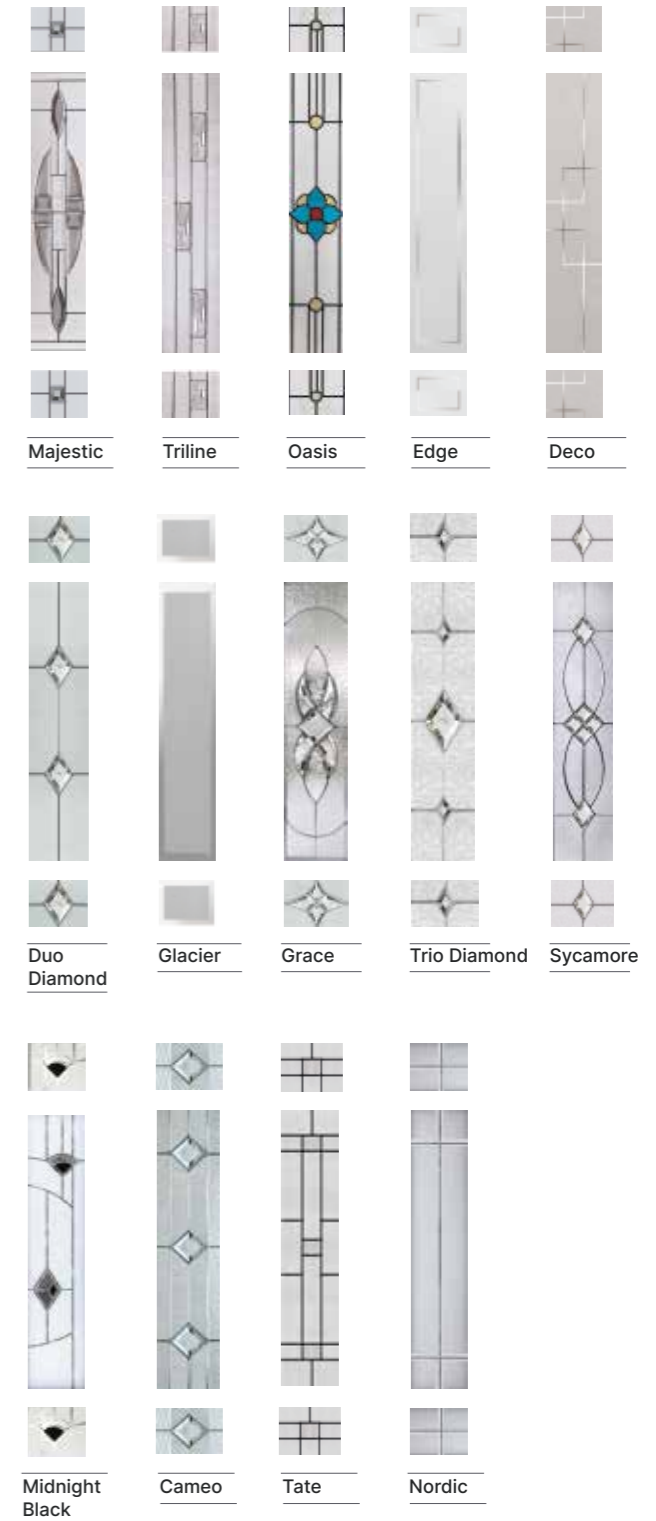

Choose from either the patterned glazing options below or a Pilkington obscured glass design. (Page 37)