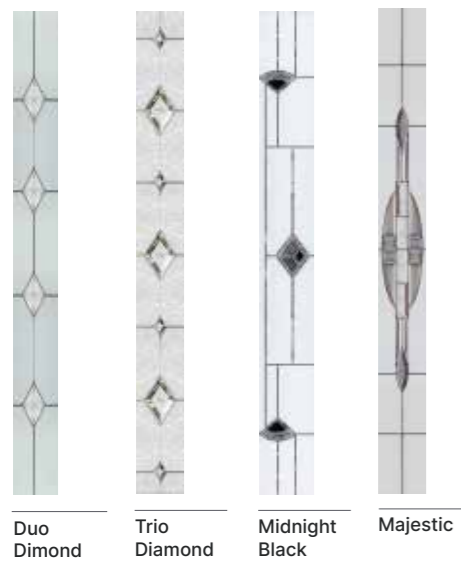

Available for Monza II Augusta Long

Monza II Solid
Shown In Anthracite Grey

Choose from either the patterned glazing options or a Pilkington obscured glass design. (Page 37)

With its contemporary linear etch detailing, the Monza II is a stunning door available as a glazed or solid option

Monza II Augusta Long