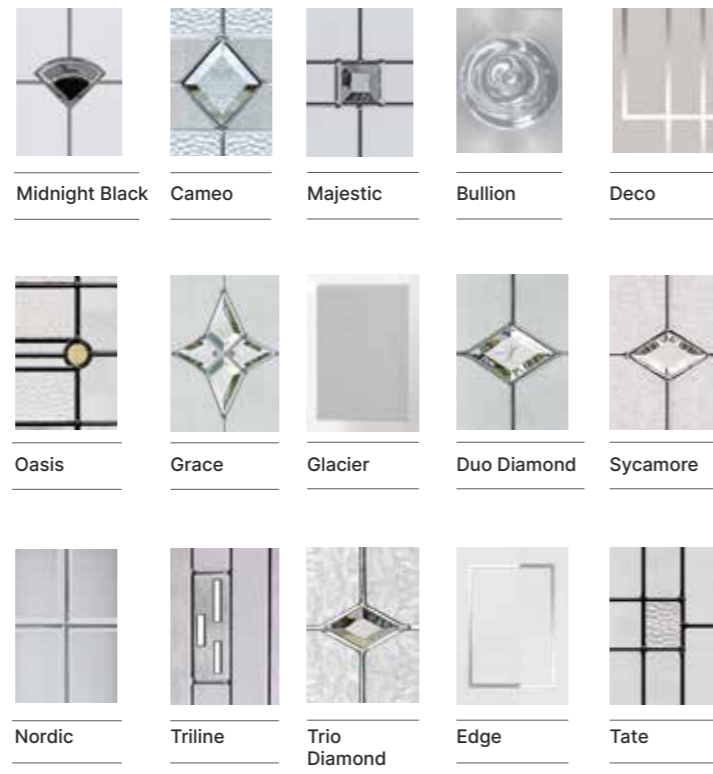

Augusta
Shown In Agate Grey with Deco Glazing

Augusta Long
Shown In Anthracite Grey with Glacier Glazing

With its simple slim glazed panel and parallel pull handle, the Augusta has a clean modern style

Augusta Long (Shadow)
Triline Glazing

Augusta (Cotswold)
Majestic Glazing

Available for Augusta

Available for Augusta Long

Choose from either the patterned glazing options or a Pilkington obscured glass design. (Page 37)

Seminole 4

Seminole 4 (Shadow)
Midnight Black Glazing

Seminole 4 (Moonshine)
Cameo Glazing

Choose from either the patterned glazing options or a Pilkington obscured glass design (Page 37)

Seminole 4 (Citrine)
Sycamore Glazing

A mediterranean style with four decorative lites allowing light to stream in without compromising your privacy