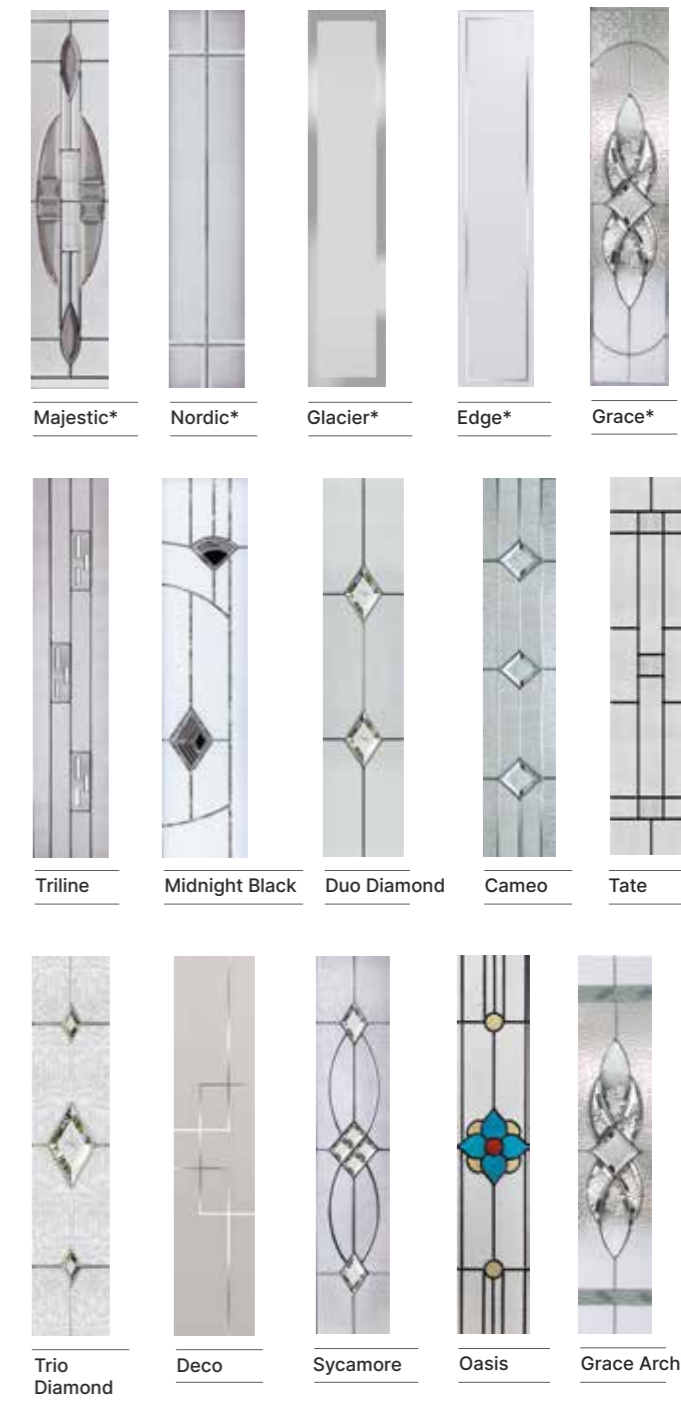

Our Most Popular Traditional Composite Doors

* Only available with Carnoustie door style

** Only available with Penina and Birkdale door styles

Choose from either the patterned glazing options or a Pilkington obscured glass design (Page 37)