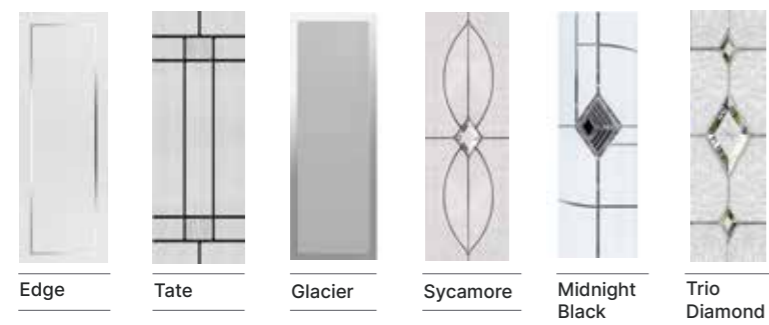

For a more modern look, choose a stylish pull bar handle and matching escutcheons

Farmhouse Sunningdale

Farmhouse Sunningdale (Victory Blue) Duo Diamond Glazing

Farmhouse Solid

Farmhouse Solid (Agate Grey)

Farmhouse Sunningdale (Slate Grey) Tate Glazing

Farmhouse Sunningdale (Green) Trio Diamond Glazing

Farmhouse Sunningdale (Nimbus) Cameo Glazing

Farmhouse Sunningdale Shown In Slate Grey with Sycamore Glazing

Majestic Oasis Grace Cameo Duo Diamond

Edge Tate Glacier Sycamore Midnight Black Trio Diamond

Choose from either the patterned glazing options below or a [Pilkington](#) obscured glass design. (Page 37)