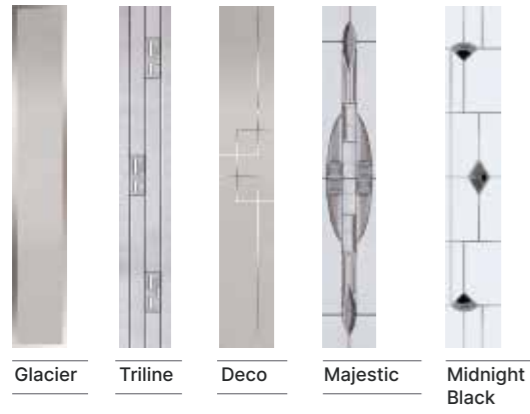

Monza II - Solid, Augusta & Augusta Long

Available for Monza II Augusta