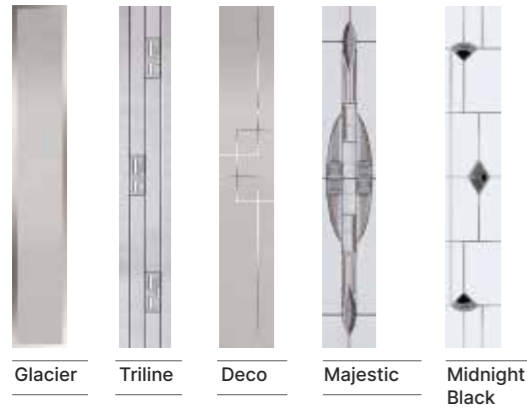

Urban Augusta / Urban Augusta Long

Available for Urban Augusta