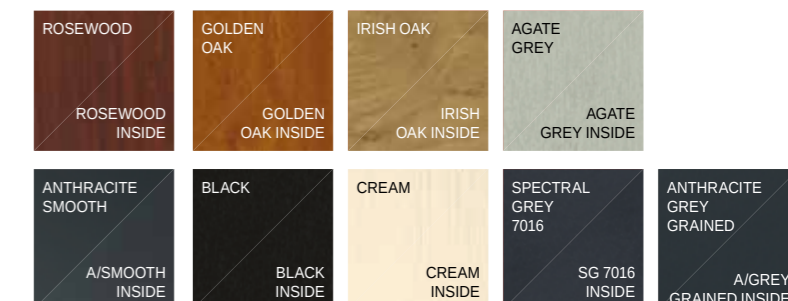

MADE IN BRITAIN

*Please note that the Black profile we supply is Beck Brown. This is a very dark colour and as close to black as can be manufactured. Ask your Installer if you require further details.

TIMELESS WINDOW & DOOR COLLECTION

The Timeless Detail Mechanical Joint is a traditional style mitred butt joint that is sealed in place, replicating a timber joint with meticulous detail.

Classic Welds give a contemporary and modern twist to this heritage style. The corners are precision welded so that the join is practically seamless.

Heritage Colour Collection

Woodgrain outside, White Grain inside

Colour both sides

Standard Colours

Woodgrain outside, White Smooth inside

OTHER RAL COLOURS AVAILABLE ON REQUEST

Due to possible variations in the printing process, please refer to physical colour swatches for an accurate representation of the above colours.

*Please note that the Black profile we supply is Beck Brown. This is a very dark colour and as close to black as can be manufactured. Ask your Installer if you require further details.

DESIGNER RANGE ALUMINIUM LIFT AND SLIDE DOORS