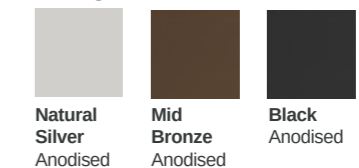

Heritage Colour Collection

Woodgrain outside, White Grain inside

Colour both sides

Standard Colours

Woodgrain outside, White Smooth inside

OTHER RAL COLOURS AVAILABLE ON REQUEST

Due to possible variations in the printing process, please refer to physical colour swatches for an accurate representation of the above colours.

STANDARD COLOURS

PREMIUM COLOURS

Jet Black and Anthracite Grey are in a matt finish as standard, high gloss option can be selected. Traffic White is satin as standard with high gloss as an option.

Textured PREMIUM FINISH

Choose the stepped sash option and Georgian bars to replicate the traditional heritage looks found in old crital or steel windows, but with all the benefits of a modern door system. A choice of hardware allows you to choose either colour matching, white, black, chrome, grey, satin or gold. Hinges and D handles can be white, black or grey.

Traditional Colours

Character Premium Colours

Paragon Anodised Colours

SHEERLINE PRESTIGE WINDOWS AND DOORS

Prestige

TRANSFORM YOUR HOME WITH OUR STYLISH ALUMINIUM WINDOWS AND DOORS

Choosing the right aluminium windows for your home is an important decision. An investment that makes a real difference to how warm and secure you feel, as well as improving the look of your property. That is why we have carefully designed the Prestige window and door system to combine stylish looks with the latest