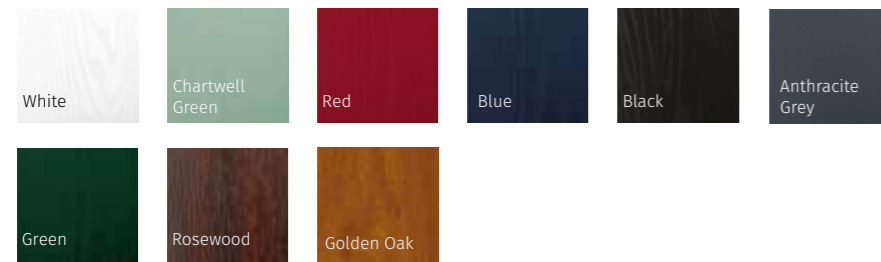

Choose from 3 ranges; Traditional or Contemporary grained styles, or the new smooth Urban door which replicates aluminium styling.

We also offer doors with toplights and sidelights when required in either a matching composite side panel or glass options.

NEW URBAN DOORS

URBAN VILAMOURA
(CARRIBBEAN BLUE) SHORT HANDLE + HERITAGE LOCK

URBAN SEMINOLE 4
(BLACK) LONG HANDLE + STANDARD LOCK

URBAN AUGUSTA
(CLOTTED CREAM) MEDIUM HANDLE + STANDARD LOCK

URBAN COLOUR MATCHED
GLAZING CASSETTE

URBAN AUGUSTA LONG (CITRINE)
REFLECTIONS GLAZING + MEDIUM HANDLE AND HERITAGE LOCK

GALLERY COMPOSITE DOOR COLLECTION

GALLERY⁴⁴ COLLECTION

STANDARD COLOUR COLLECTION

PREMIUM COLOUR COLLECTION

How many times have you thought ... have I locked my door?