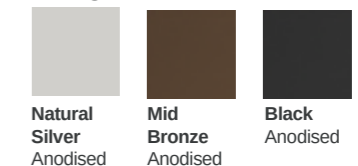

Paragon Anodised Colours