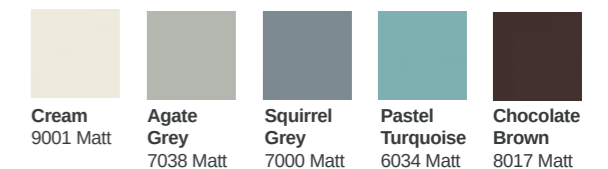

Character Premium Colours