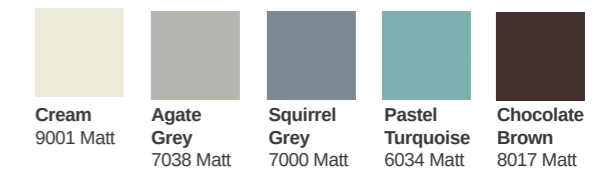

STANDARD COLOURS

PREMIUM COLOURS

Jet Black and Anthracite Grey are in a matt finish as standard, high gloss option can be selected. Traffic White is satin as standard with high gloss as an option.

Textured PREMIUM FINISH

Choose the stepped sash option and Georgian bars to replicate the traditional heritage looks found in old crital or steel windows, but with all the benefits of a modern door system. A choice of hardware allows you to choose either colour matching, white, black, chrome, grey, satin or gold. Hinges and D handles can be white, black or grey.

Traditional Colours

Character Premium Colours

Paragon Anodised Colours

SHEERLINE PRESTIGE WINDOWS AND DOORS

Prestige

TRANSFORM YOUR HOME WITH OUR STYLISH ALUMINIUM WINDOWS AND DOORS

Choosing the right aluminium windows for your home is an important decision. An investment that makes a real difference to how warm and secure you feel, as well as improving the look of your property. That is why we have carefully designed the Prestige window and door system to combine stylish looks with the latest